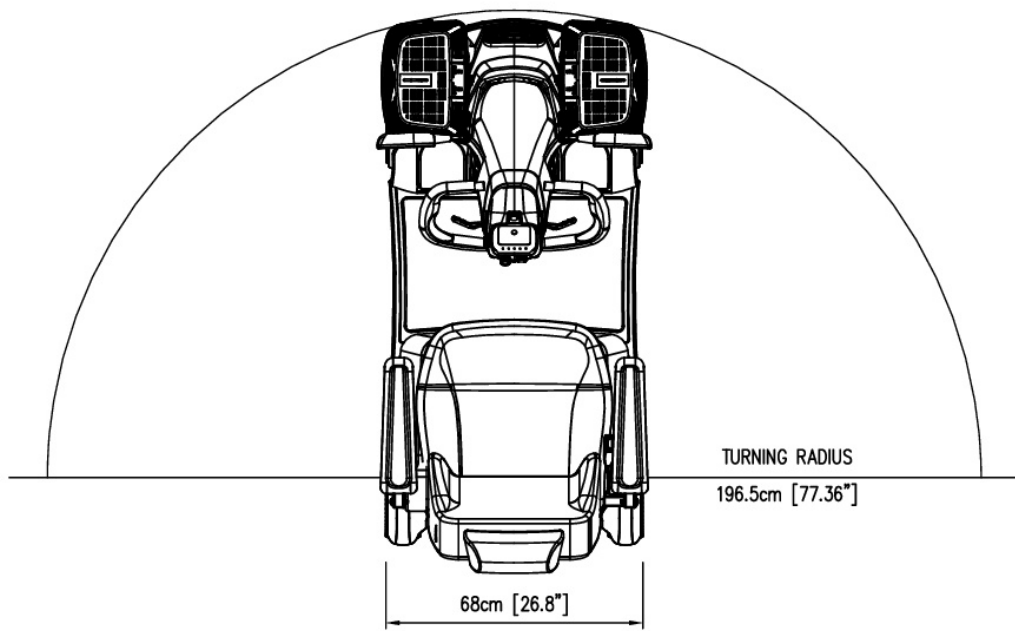

Tiller height adjustable

Hand break

Quick-Speed Control

Dual-rear mirrors

Mud guard

Extra Storage Space

<b>Top Speed</b>	<b>9.4 mph</b>
<b>Weight Cap</b>	<b>400lbs</b>
<b>Range</b>	<b>Up to 40 miles</b>
<b>Overall Length</b>	<b>57"</b>
<b>Overall Width</b>	<b>27"</b>
<b>Front Wheel</b>	<b>13" Pneumatic</b>
<b>Rear Wheel</b>	<b>13" Pneumatic</b>
<b>Ground Clearance</b>	<b>5.8"</b>
<b>Turning Radius</b>	<b>77"</b>
<b>Seat Width &amp; Depth</b>	<b>17" &amp; 17"</b>