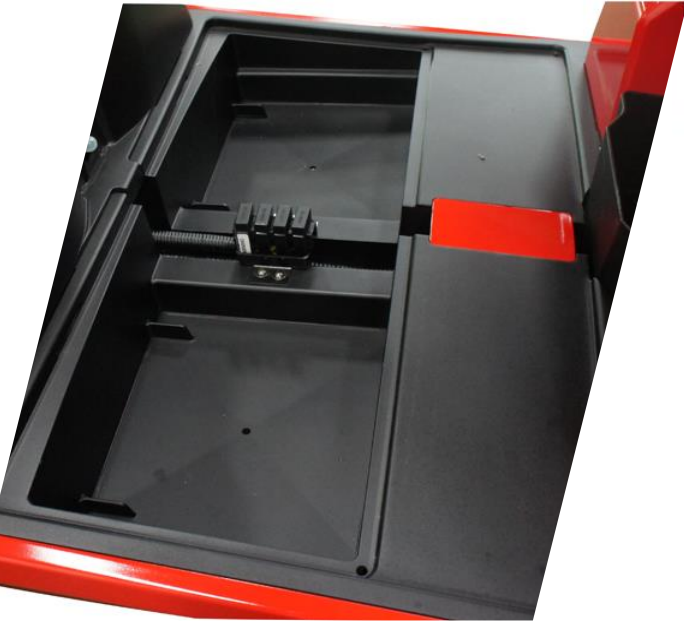

# FR

2019

**free rider**

FR One is the 1<sup>st</sup> mobility scooter like a your sporty car from appearance to performance.

FreeRider

Power your life

USB PORT & STORAGE

EXTRA STORAGE SPACE

## FEATURES

Captain Seat

Seat angle adjustable

Front & rear Spring  
Suspensions

Full LED lighting system

LCD Digital Display

13" Pneumatic tires

USB Port

Tiller height adjustable

Hand break

Quick-Speed Control

Dual-rear mirrors

Mud guard

Extra Storage Space

<b>Top Speed</b>	<b>9.4 mph</b>
<b>Weight Cap</b>	<b>400lbs</b>
<b>Range</b>	<b>Up to 40 miles</b>
<b>Overall Length</b>	<b>57"</b>
<b>Overall Width</b>	<b>27"</b>
<b>Front Wheel</b>	<b>13" Pneumatic</b>
<b>Rear Wheel</b>	<b>13" Pneumatic</b>
<b>Ground Clearance</b>	<b>5.8"</b>
<b>Turning Radius</b>	<b>77"</b>
<b>Seat Width &amp; Depth</b>	<b>17" &amp; 17"</b>