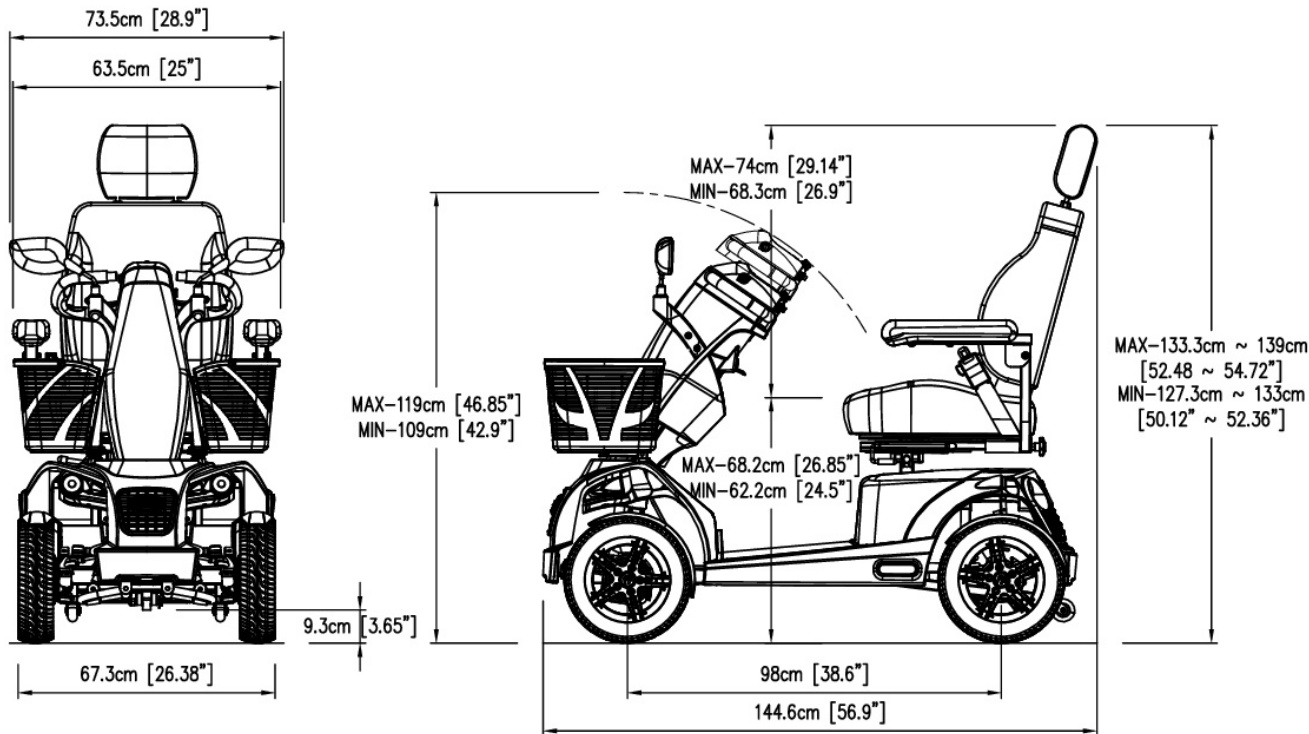

## FEATURES

Captain Seat

Seat angle adjustable

Front & rear Spring  
Suspensions

Full LED lighting system

LCD Digital Display

13" Pneumatic tires

USB Port

Tiller height adjustable

Hand break

Quick-Speed Control

Dual-rear mirrors

Mud guard

Extra Storage Space

<b>Top Speed</b>	<b>9.4 mph</b>
<b>Weight Cap</b>	<b>400lbs</b>
<b>Range</b>	<b>Up to 40 miles</b>
<b>Overall Length</b>	<b>57"</b>
<b>Overall Width</b>	<b>27"</b>
<b>Front Wheel</b>	<b>13" Pneumatic</b>
<b>Rear Wheel</b>	<b>13" Pneumatic</b>
<b>Ground Clearance</b>	<b>5.8"</b>
<b>Turning Radius</b>	<b>77"</b>
<b>Seat Width &amp; Depth</b>	<b>17" &amp; 17"</b>